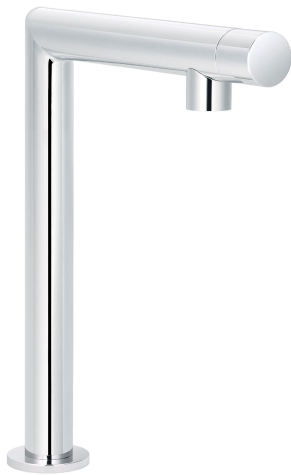

**PRODUCT TECHNICAL SHEET**

Collection : **GRAPH**

Ref. : **4043.11.38**

Robinet lave-mains réhaussé

Fonteinkraan, hoog model

Washbasin tap, high model

**Picture**

**Product details**

Weight : 1,5 kg

Flow at 3 bar : Restricted 1,8 l/min

Internal mechanism : Ceramic valve 1/4 turn

**Technical drawing**

RA1.V01