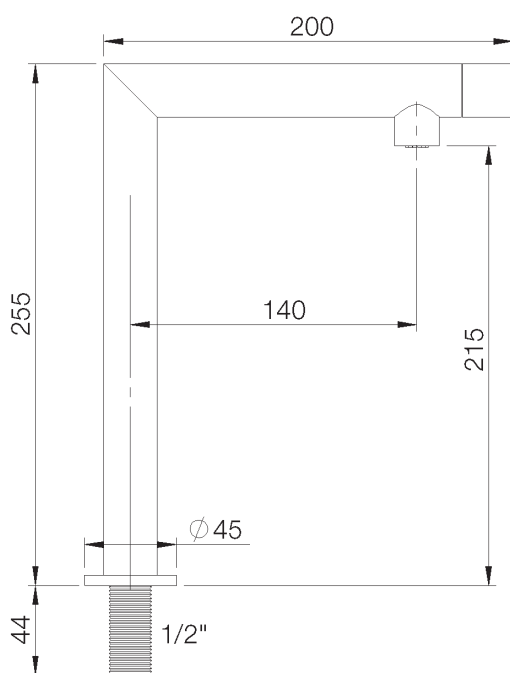

**PRODUCT TECHNICAL SHEET**

Collection : **GRAPH**

Ref. : **4043.11.38**

Robinet lave-mains réhaussé

Fonteinkraan, hoog model

Washbasin tap, high model

**Picture**

**Product details**

Weight : 1,5 kg

Flow at 3 bar : Restricted 1,8 l/min

Internal mechanism : Ceramic valve 1/4 turn

**Technical drawing**

RA1.V01