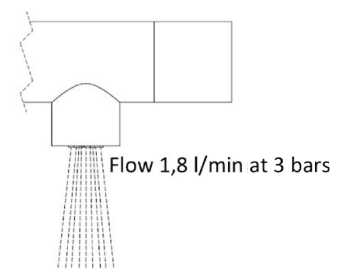

**PRODUCT TECHNICAL SHEET**

Collection : **GRAPH**

Ref. : **4043.11.38**

Robinet lave-mains réhaussé

Fonteinkraan, hoog model

Washbasin tap, high model

**Picture**

**Product details**

Weight : 1,5 kg

Flow at 3 bar : Restricted 1,8 l/min

Internal mechanism : Ceramic valve 1/4 turn

**Technical drawing**

RA1.V01