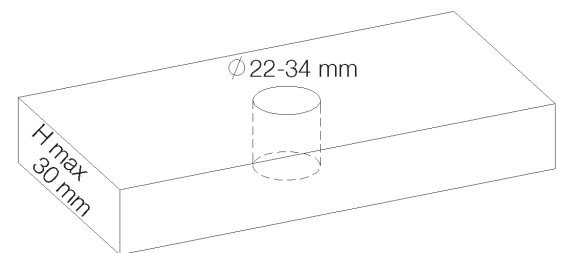

**PRODUCT TECHNICAL SHEET**

Collection : **GRAPH**

Ref. : **4043.11.38**

Robinet lave-mains réhaussé

Fonteinkraan, hoog model

Washbasin tap, high model

**Picture**

**Product details**

Weight : 1,5 kg

Flow at 3 bar : Restricted 1,8 l/min

Internal mechanism : Ceramic valve 1/4 turn

**Technical drawing**

RA1.V01